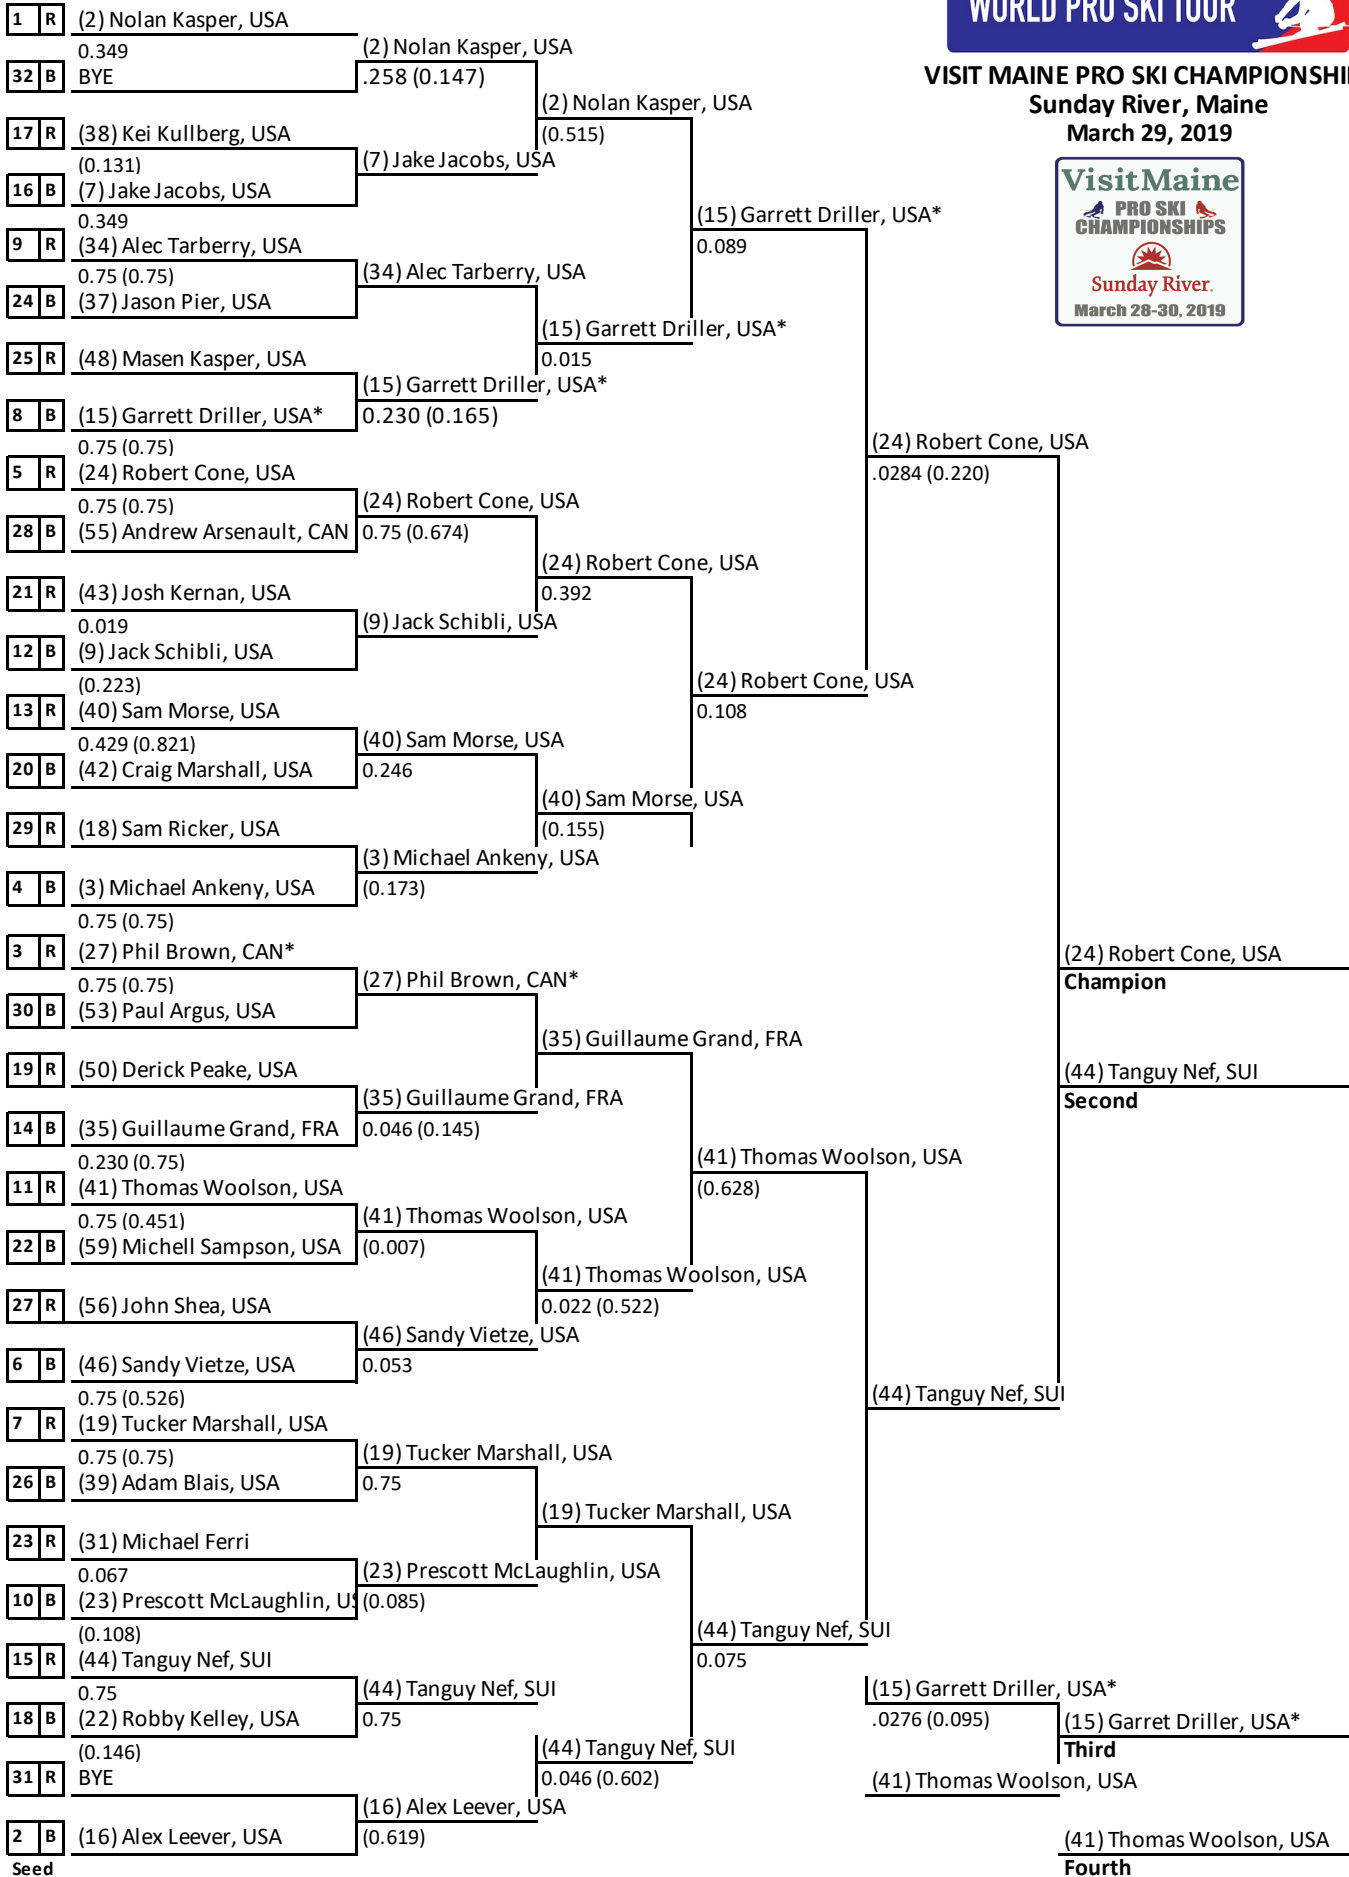

VISIT MAINE PRO SKI CHAMPIONSHIPS
Sunday River, Maine
March 29, 2019

Round of 32 Round of 16 Round of 8 Semi-Finals *Rookie
 Maximum differential will be .75 - Example: First run .75 (.32) second run differential