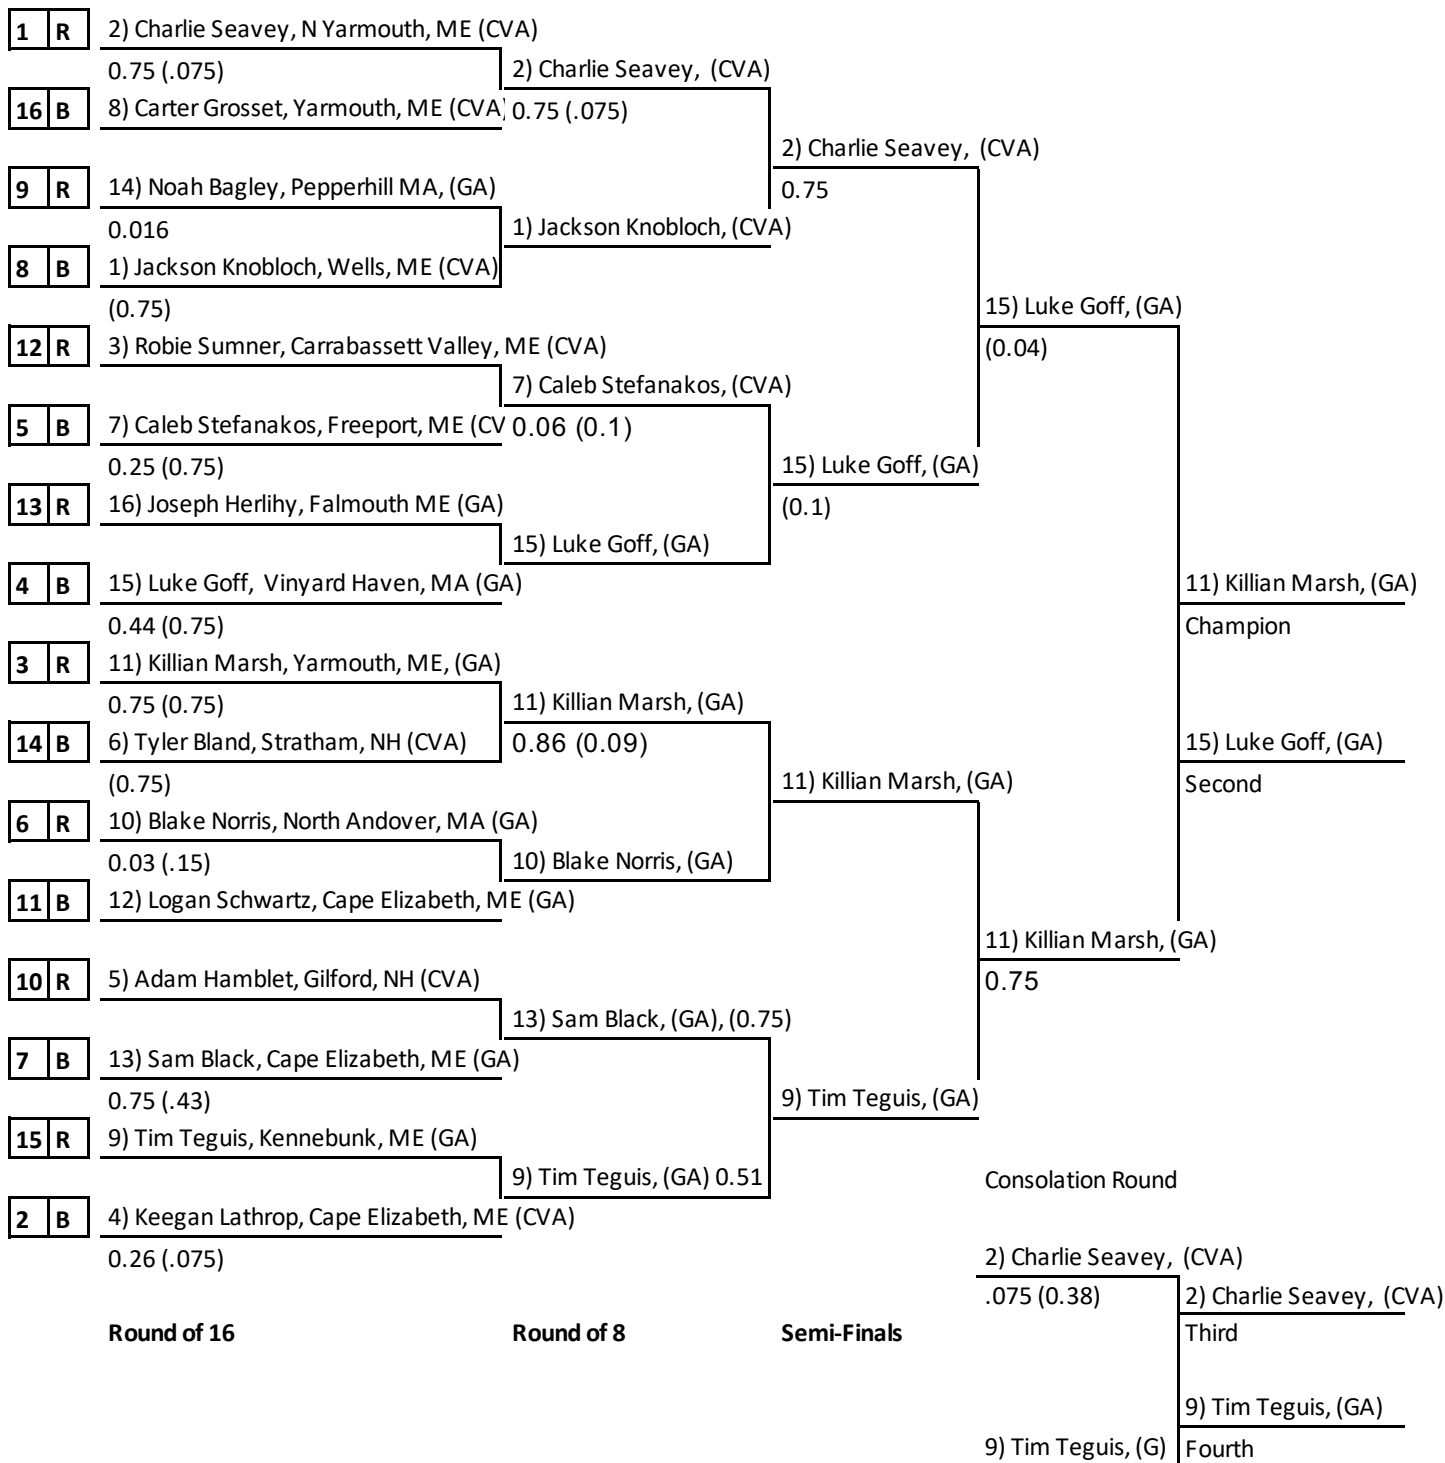

Mountain View at Trail's End Jr. Pro Challenge
Sunday River, Maine
Friday & Saturday, March 29-30, 2019
Course Setter - B. Stein, J. Jacobs

Maximum differential will be .75 - Example: First run .75 (.32) second run differential (CVA) CARRABASSETT VALLEY ACADMEY (Bibs 1-8), (GA) Gould Academy Competition Program (Bibs 9-16)