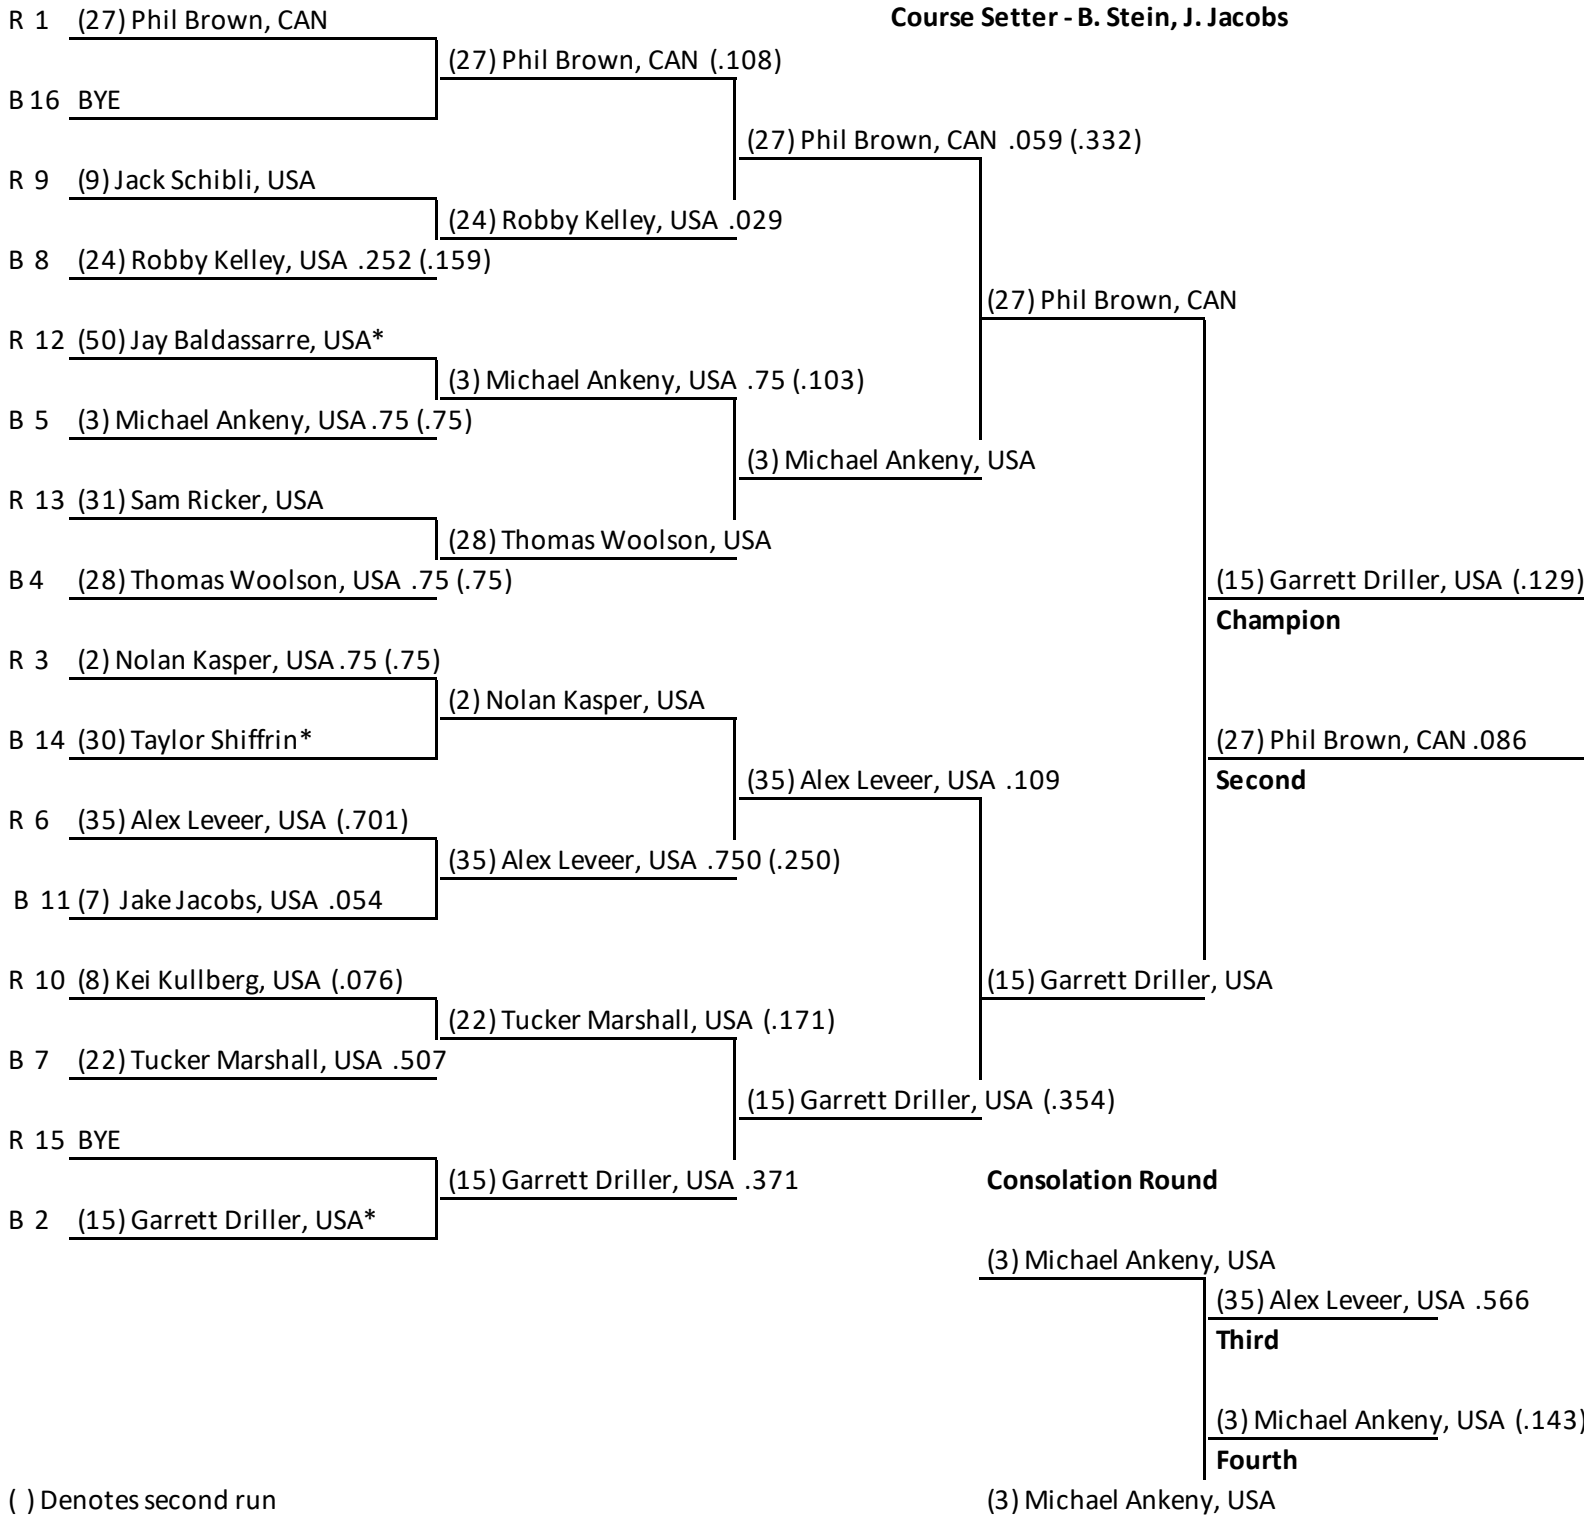

Rocky Mountain Pro Challenge
Beaver Creek, Colorado
Saturday, February 2, 2019
Course Setter - B. Stein, J. Jacobs

() Denotes second run
 * Denotes Rookie