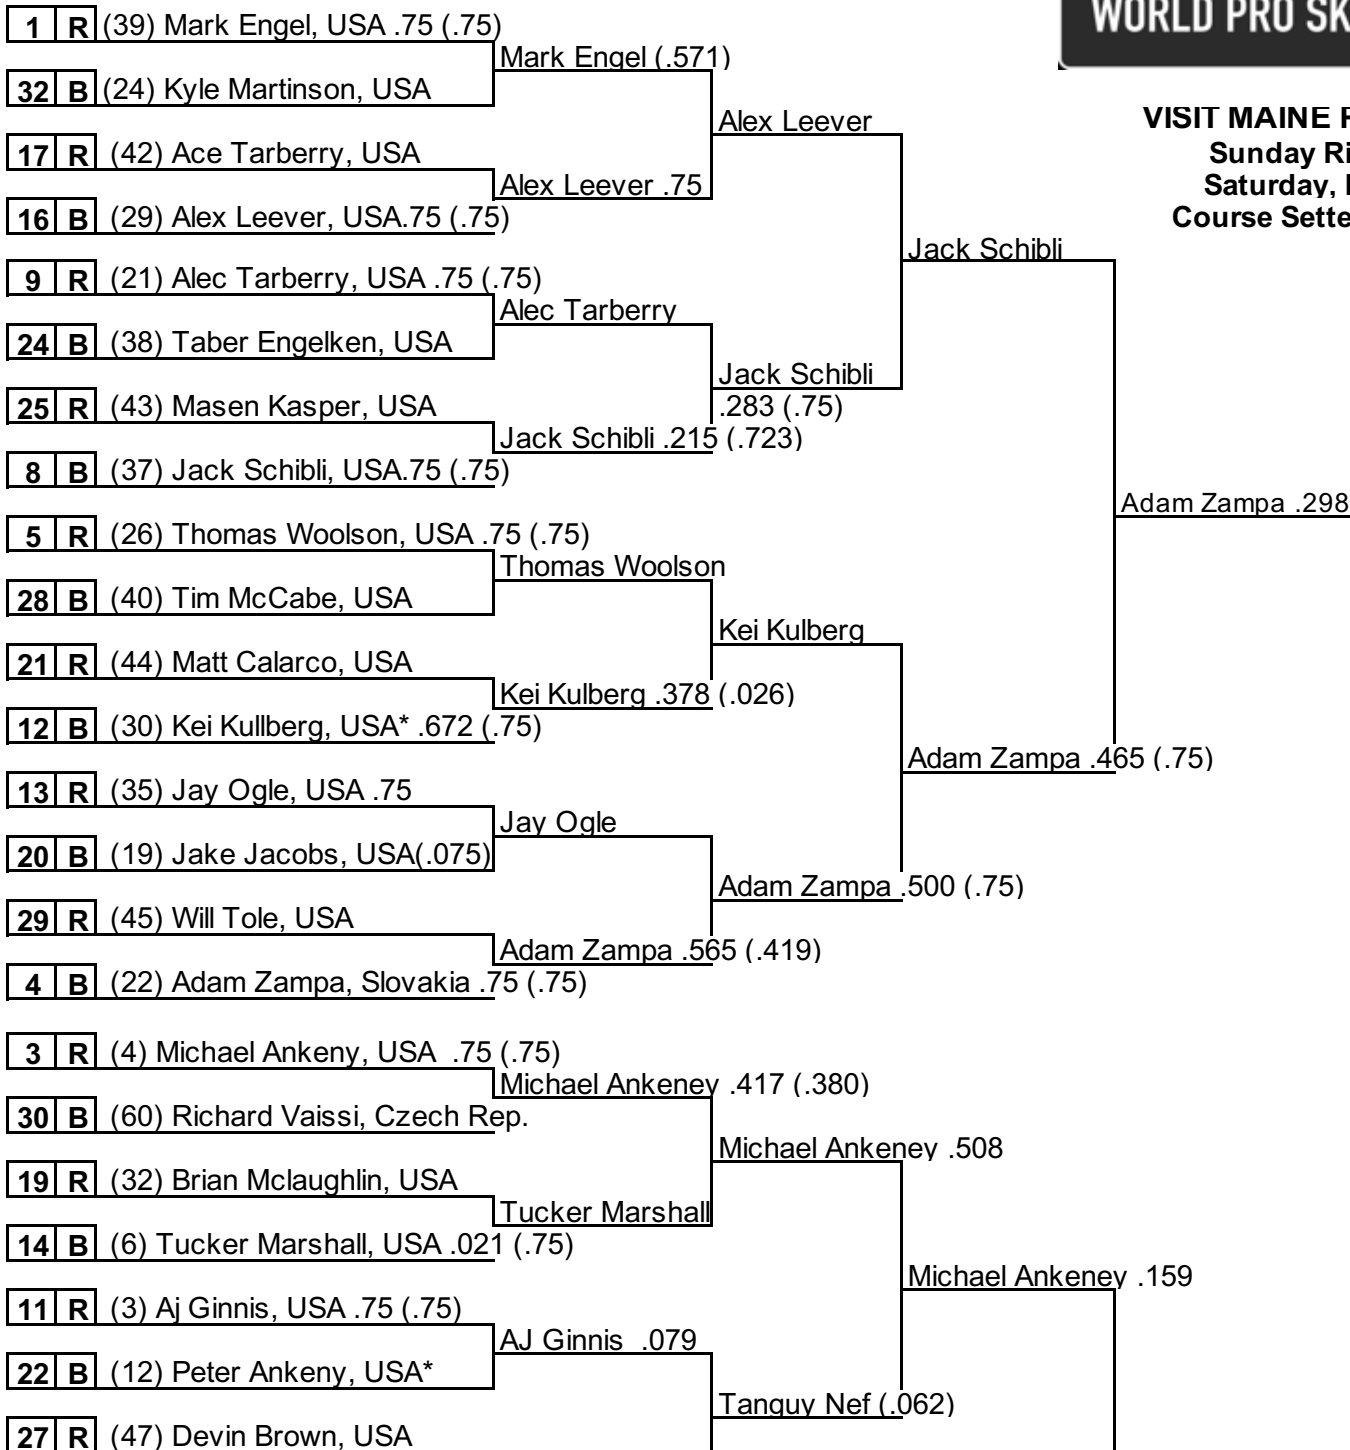

WORLD PRO SKI TOUR

VISIT MAINE Pro Ski Challenge
Sunday River, Colorado
Saturday, March 31, 2018
Course Setters - Barrett Stein

VISIT MAINE
PRO SKI CHAMPIONSHIP
Sunday River - March 29-31, 2018

Seed
Round of 32 **Round of 16** **Round of 8** **Semi-Finals**
 Maximum differential will be .75 - Example: First run .75 (.32) second run differential

*Rookie

VISIT MAINE Pro Ski Challenge
Women's Super Slalom
Sunday River, Maine
Saturday, March 31, 2018
Course Setters - Barrett Stein