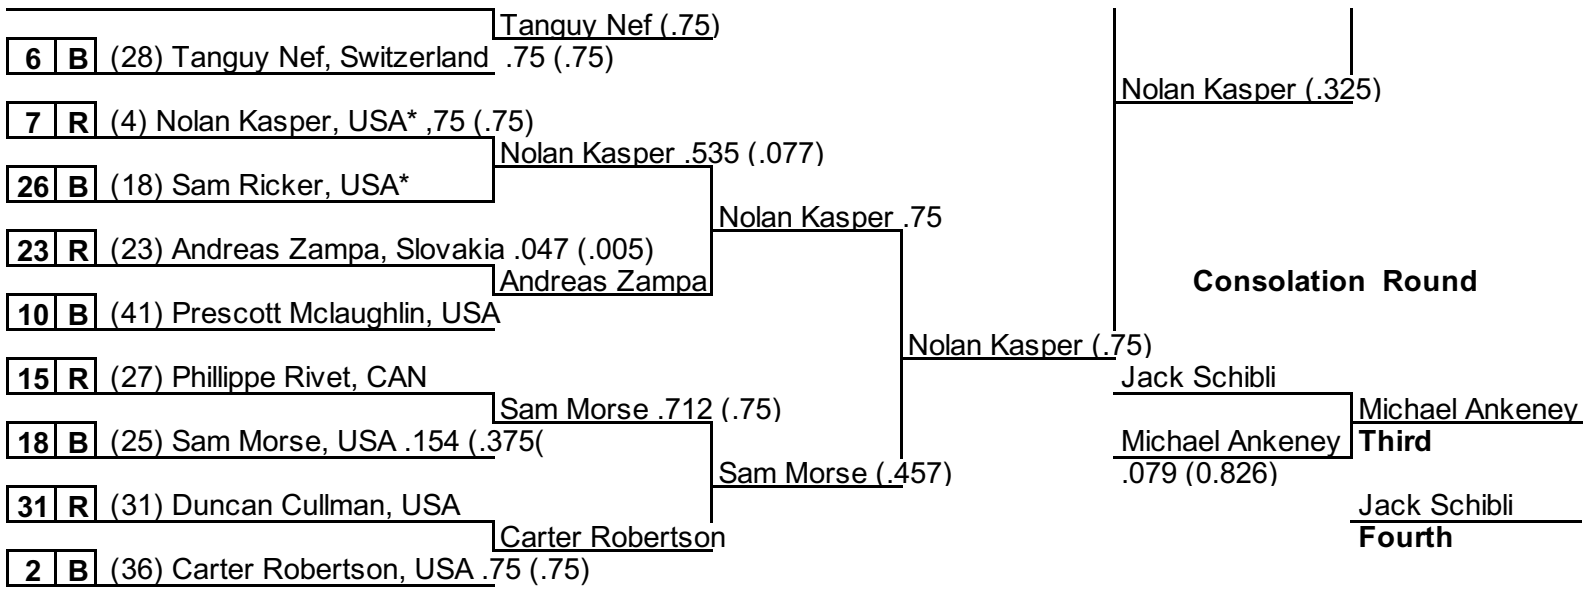

WORLD PRO SKI TOUR

VISIT MAINE Pro Ski Challenge
Sunday River, Colorado
Saturday, March 31, 2018
Course Setters - Barrett Stein

VISIT MAINE
PRO SKI CHAMPIONSHIP
Sunday River - March 29-31, 2018

Seed
Round of 32 **Round of 16** **Round of 8** **Semi-Finals**
 Maximum differential will be .75 - Example: First run .75 (.32) second run differential

*Rookie

VISIT MAINE Pro Ski Challenge
Women's Super Slalom
Sunday River, Maine
Saturday, March 31, 2018
Course Setters - Barrett Stein