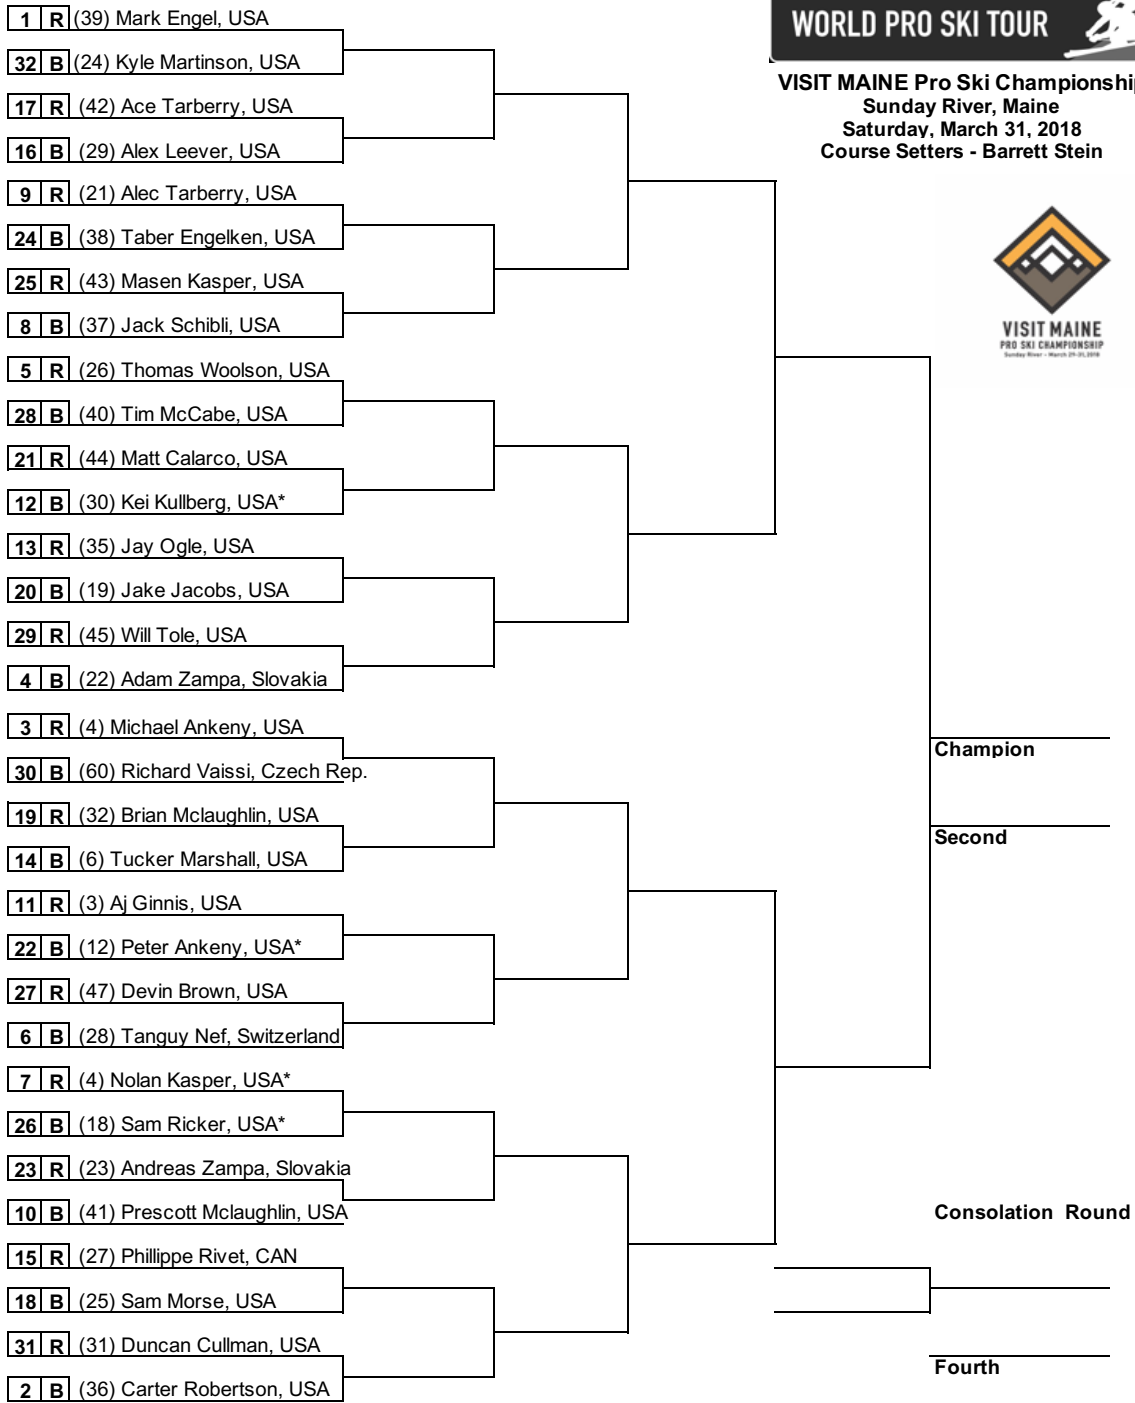

**WORLD PRO SKI TOUR** 

**VISIT MAINE Pro Ski Championship**  
 Sunday River, Maine  
 Saturday, March 31, 2018  
 Course Setters - Barrett Stein

Seed

Round of 32      Round of 16      Round of 8      Semi-Finals  
 Maximum differential will be .75 - Example: First run .75 (.32) second run differential

\*Rookie

**VISIT MAINE Pro Ski Championship**  
**Women's Super Slalom**  
**Sunday River, Maine**  
**Saturday, March 31, 2018**  
**Course Setters - Barrett Stein**

**VISIT MAINE**  
**PRO SKI CHAMPIONSHIP**  
 Sunday River - March 29-31, 2018