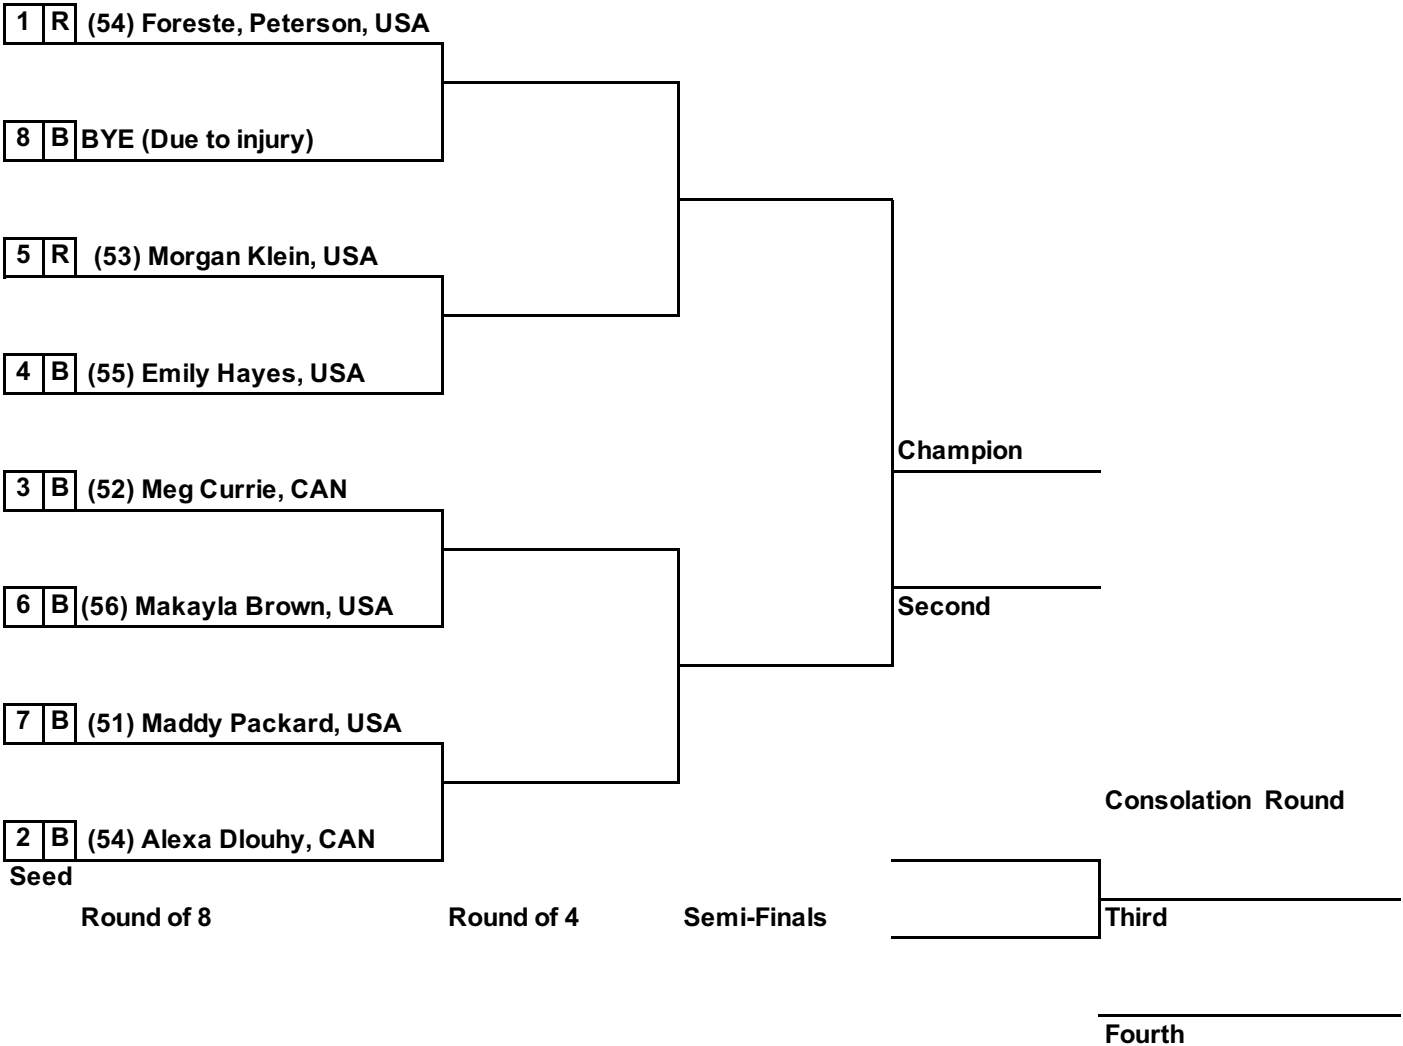

**WORLD PRO SKI TOUR** 

**VISIT MAINE Pro Ski Championship**  
 Sunday River, Maine  
 Saturday, March 31, 2018  
 Course Setters - Barrett Stein

Seed

Round of 32      Round of 16      Round of 8      Semi-Finals  
 Maximum differential will be .75 - Example: First run .75 (.32) second run differential

\*Rookie

**VISIT MAINE Pro Ski Championship**  
**Women's Super Slalom**  
**Sunday River, Maine**  
**Saturday, March 31, 2018**  
**Course Setters - Barrett Stein**

**VISIT MAINE**  
**PRO SKI CHAMPIONSHIP**  
 Sunday River - March 29-31, 2018

Maximum differential will be .75 - Example: First run .75 (.32) second run differential